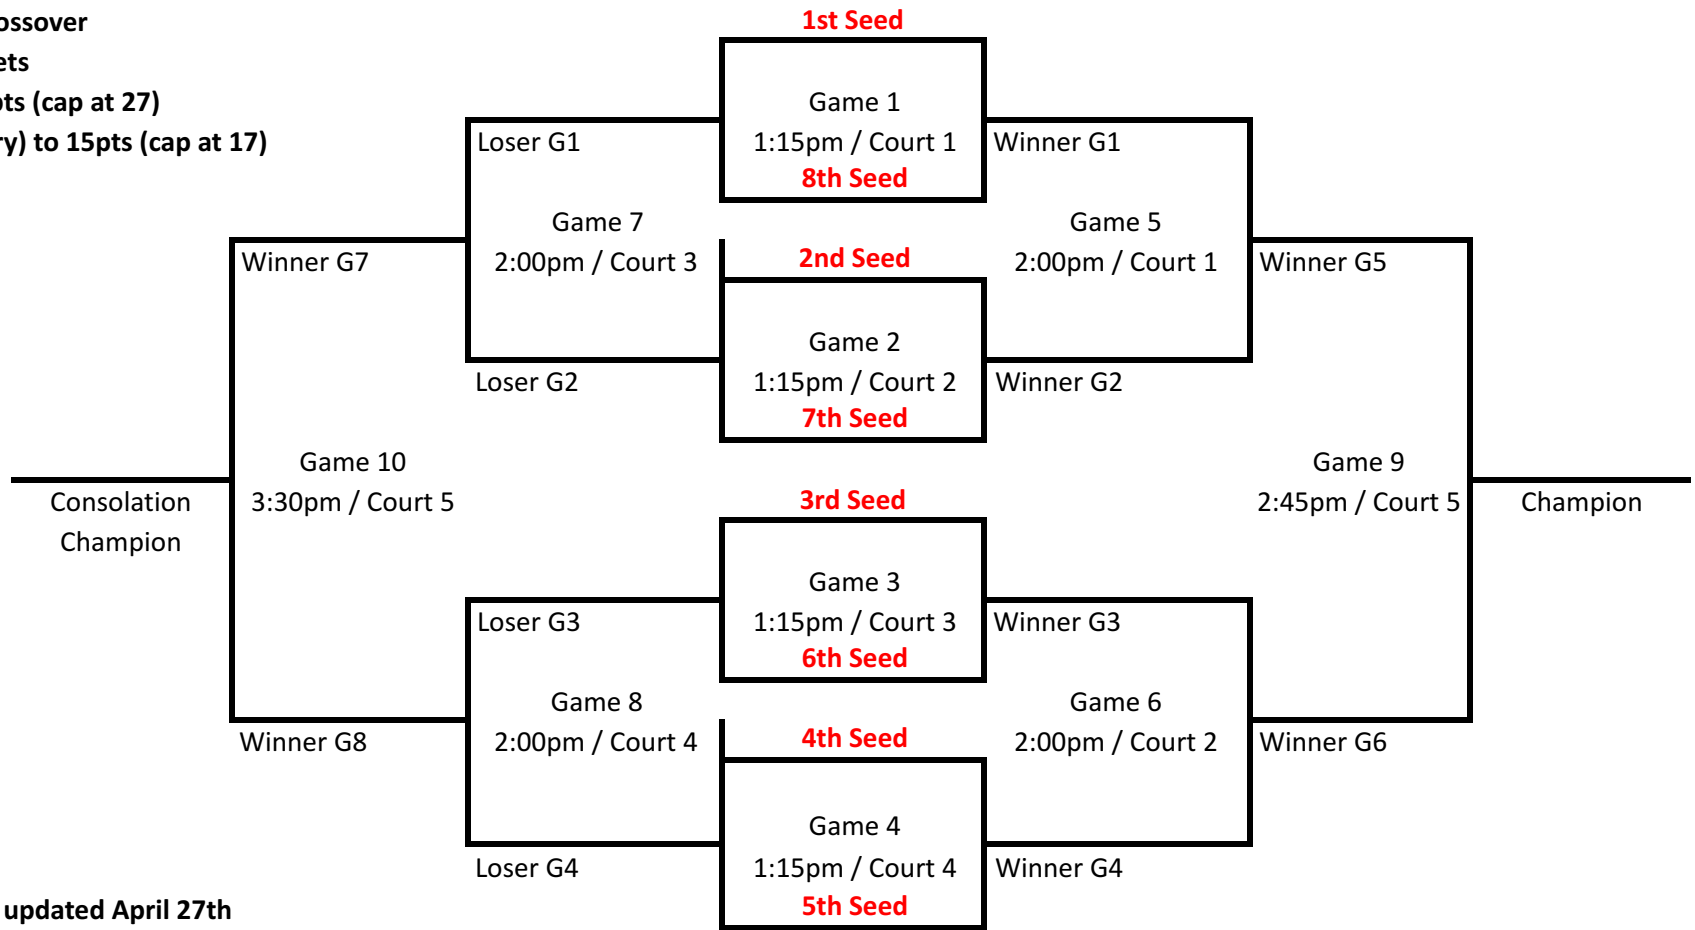

**Boss Frog Pro Division, Saturday, May 2nd**

**Location: The Crossover**

**Best 2 out of 3 sets**

**Sets 1 & 2 to 25pts (cap at 27)**

**Set 3 (if necessary) to 15pts (cap at 17)**

**\*Seeding will be updated April 27th**